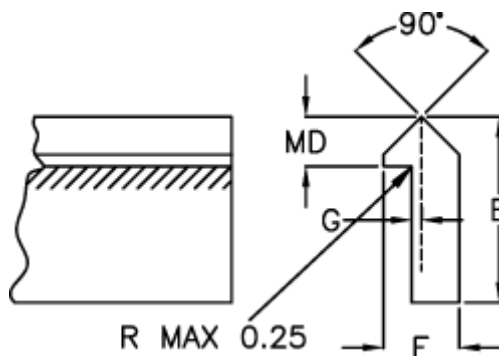

# Data Sheet

Article number: 055946000

Description: Single edge track TS4SS 6000mm

## Measures

---

E = 26.97

F = 11.09

G = 2.36

Kg/m = 1.630

MD(T) = 7.92